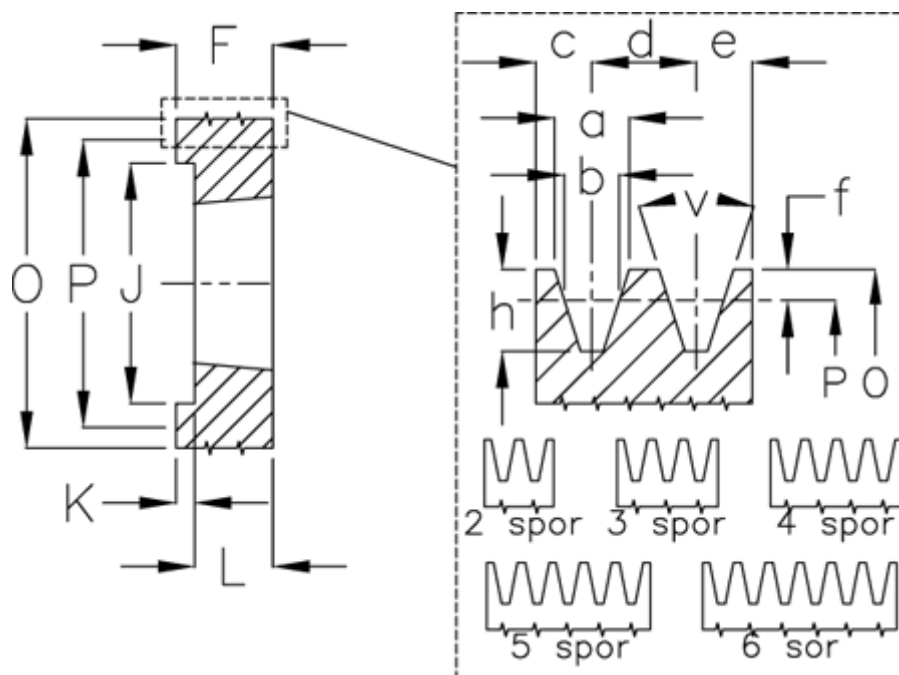

Article number: 604113009503

Description: V-belt pulley SPZ 95/3 TL1610

Measures

a	= 9,7	For bush	= 1610	P	= 95
b	= 8,5	h	= 11	Type	= SPZ
Bush ζ max	= 42	J	= 66.0	v	= 38 grader
c	= 8	K	= 15		
d	= 12	L	= 25		
e	= 8	m	= -		
f	= 2	Number of ribs	= 3		
F	= 40	O	= 99		